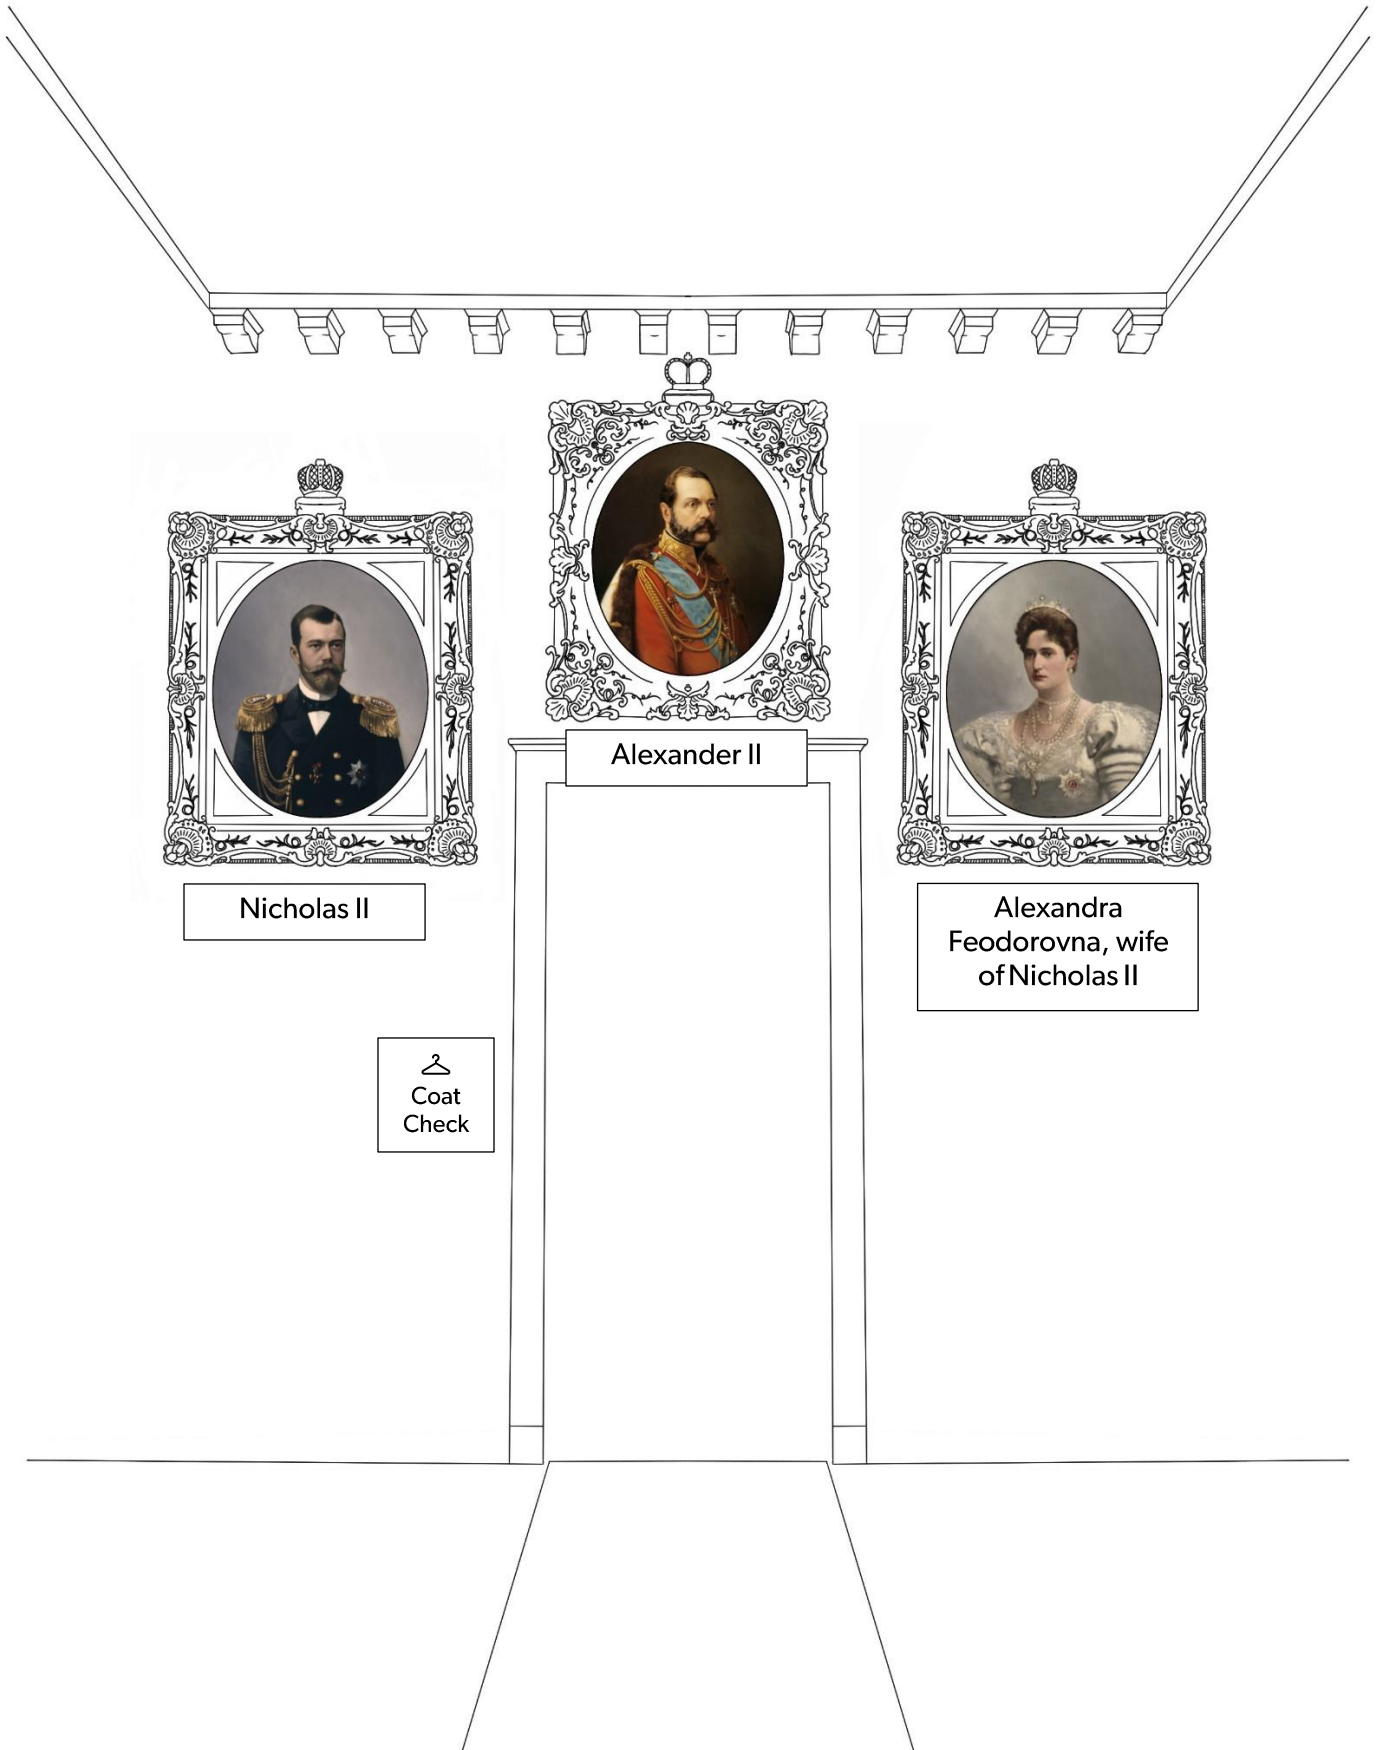

Mansion Entry Hall Portrait Identification Key – East Wall

April 12, 2026

Nicholas II

Alexander II

Alexandra Feodorovna, wife of Nicholas II

☒
Coat
Check

Image	Label	Notes
	<p><u>Portrait of Emperor Nicholas II</u> Unknown artist, early 20th century Oil on canvas <i>Bequest of Marjorie Merriweather Post,</i> 1973 (51.82)</p>	<ul style="list-style-type: none"> - Reigned 1894-1917 - Husband of Alexandra Feodorovna, last emperor of Russia
	<p><u>Portrait of Emperor Alexander II</u> Unknown artist, c. 1867 Oil on canvas <i>Bequest of Marjorie Merriweather Post,</i> 1973 (51.77)</p>	<ul style="list-style-type: none"> - Reigned 1855-1881 - Father of Alexander III and grandfather of Nicholas II - Abolished serfdom in Russia in 1861
	<p><u>Portrait of Empress Alexandra Feodorovna</u> Unknown artist, early 20th century Oil on canvas <i>Bequest of Marjorie Merriweather Post,</i> 1973 (51.83)</p>	<ul style="list-style-type: none"> - Wife of Nicholas II, last empress of Russia - Granddaughter of Queen Victoria