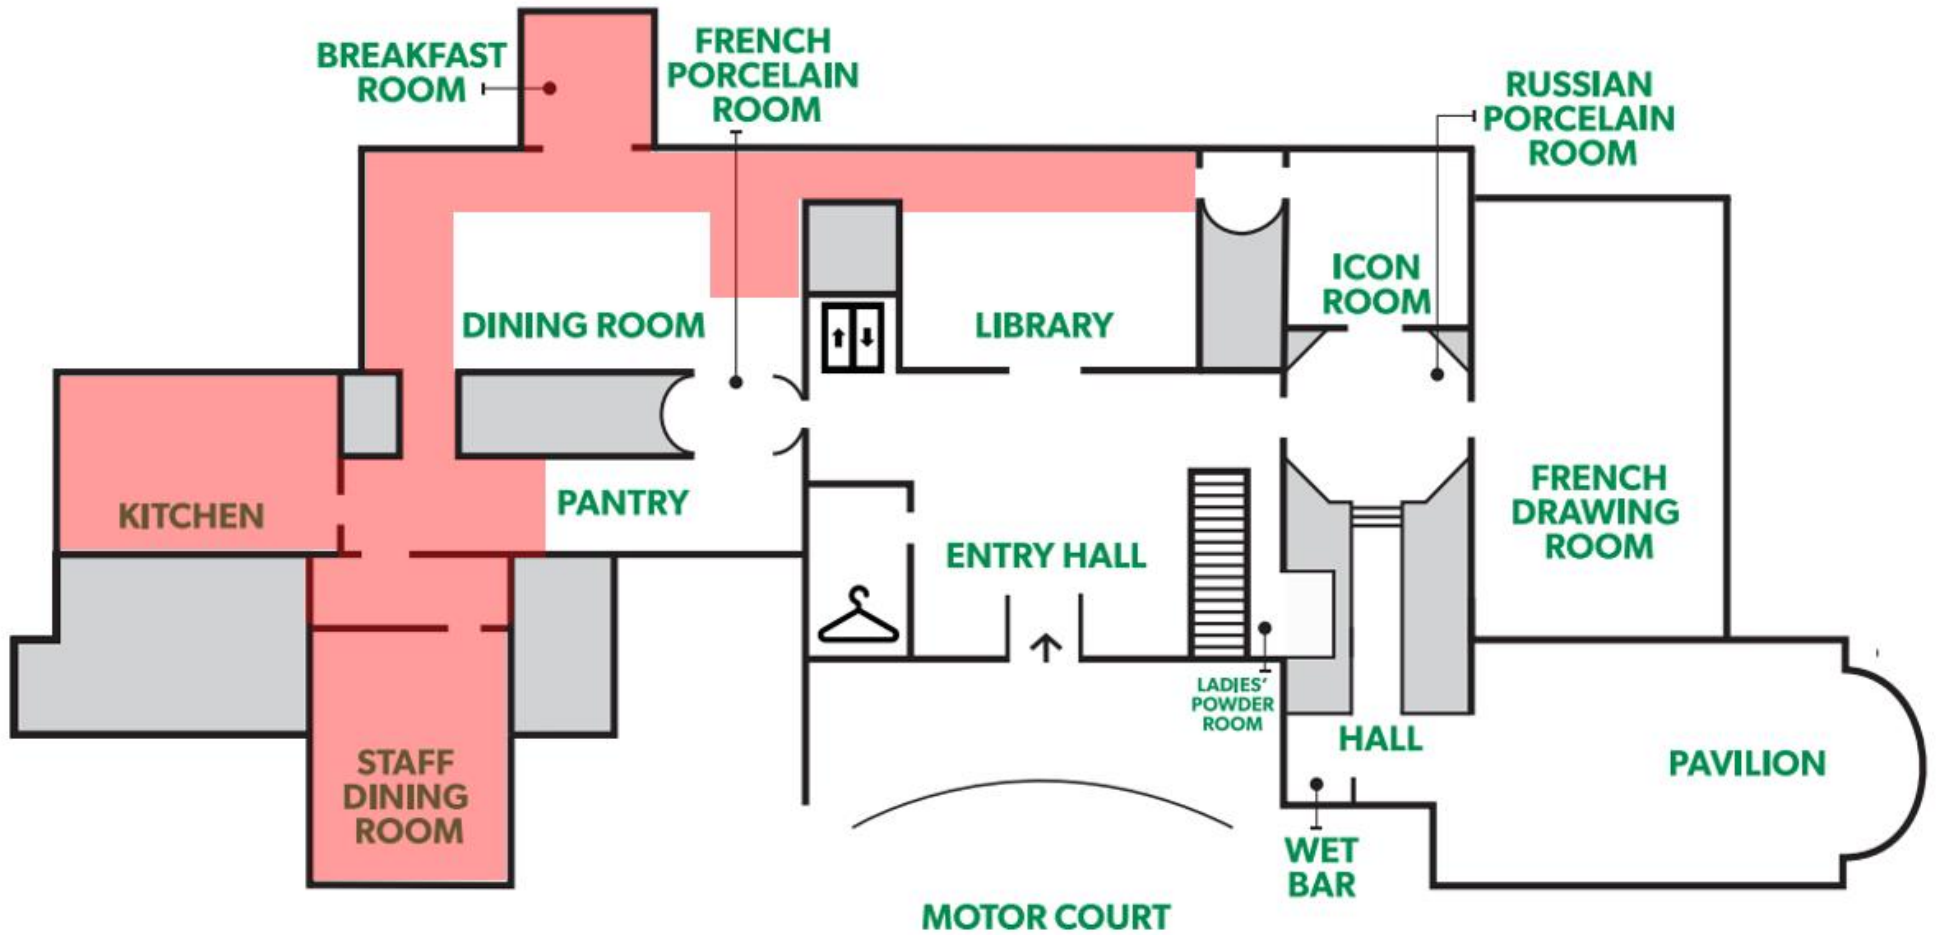

Temporarily Closed Rooms in the Mansion

May 22-25, 2023

The spaces highlighted in red below will be **temporarily closed** on **May 22-25, 2023** in preparation for the mansion displays for Hillwood's new exhibition *Glass: Art. Beauty. Design.*, which opens to the public on Saturday, June 10, 2023.

 COAT CHECK  ELEVATOR  STAIRS  = closed rooms