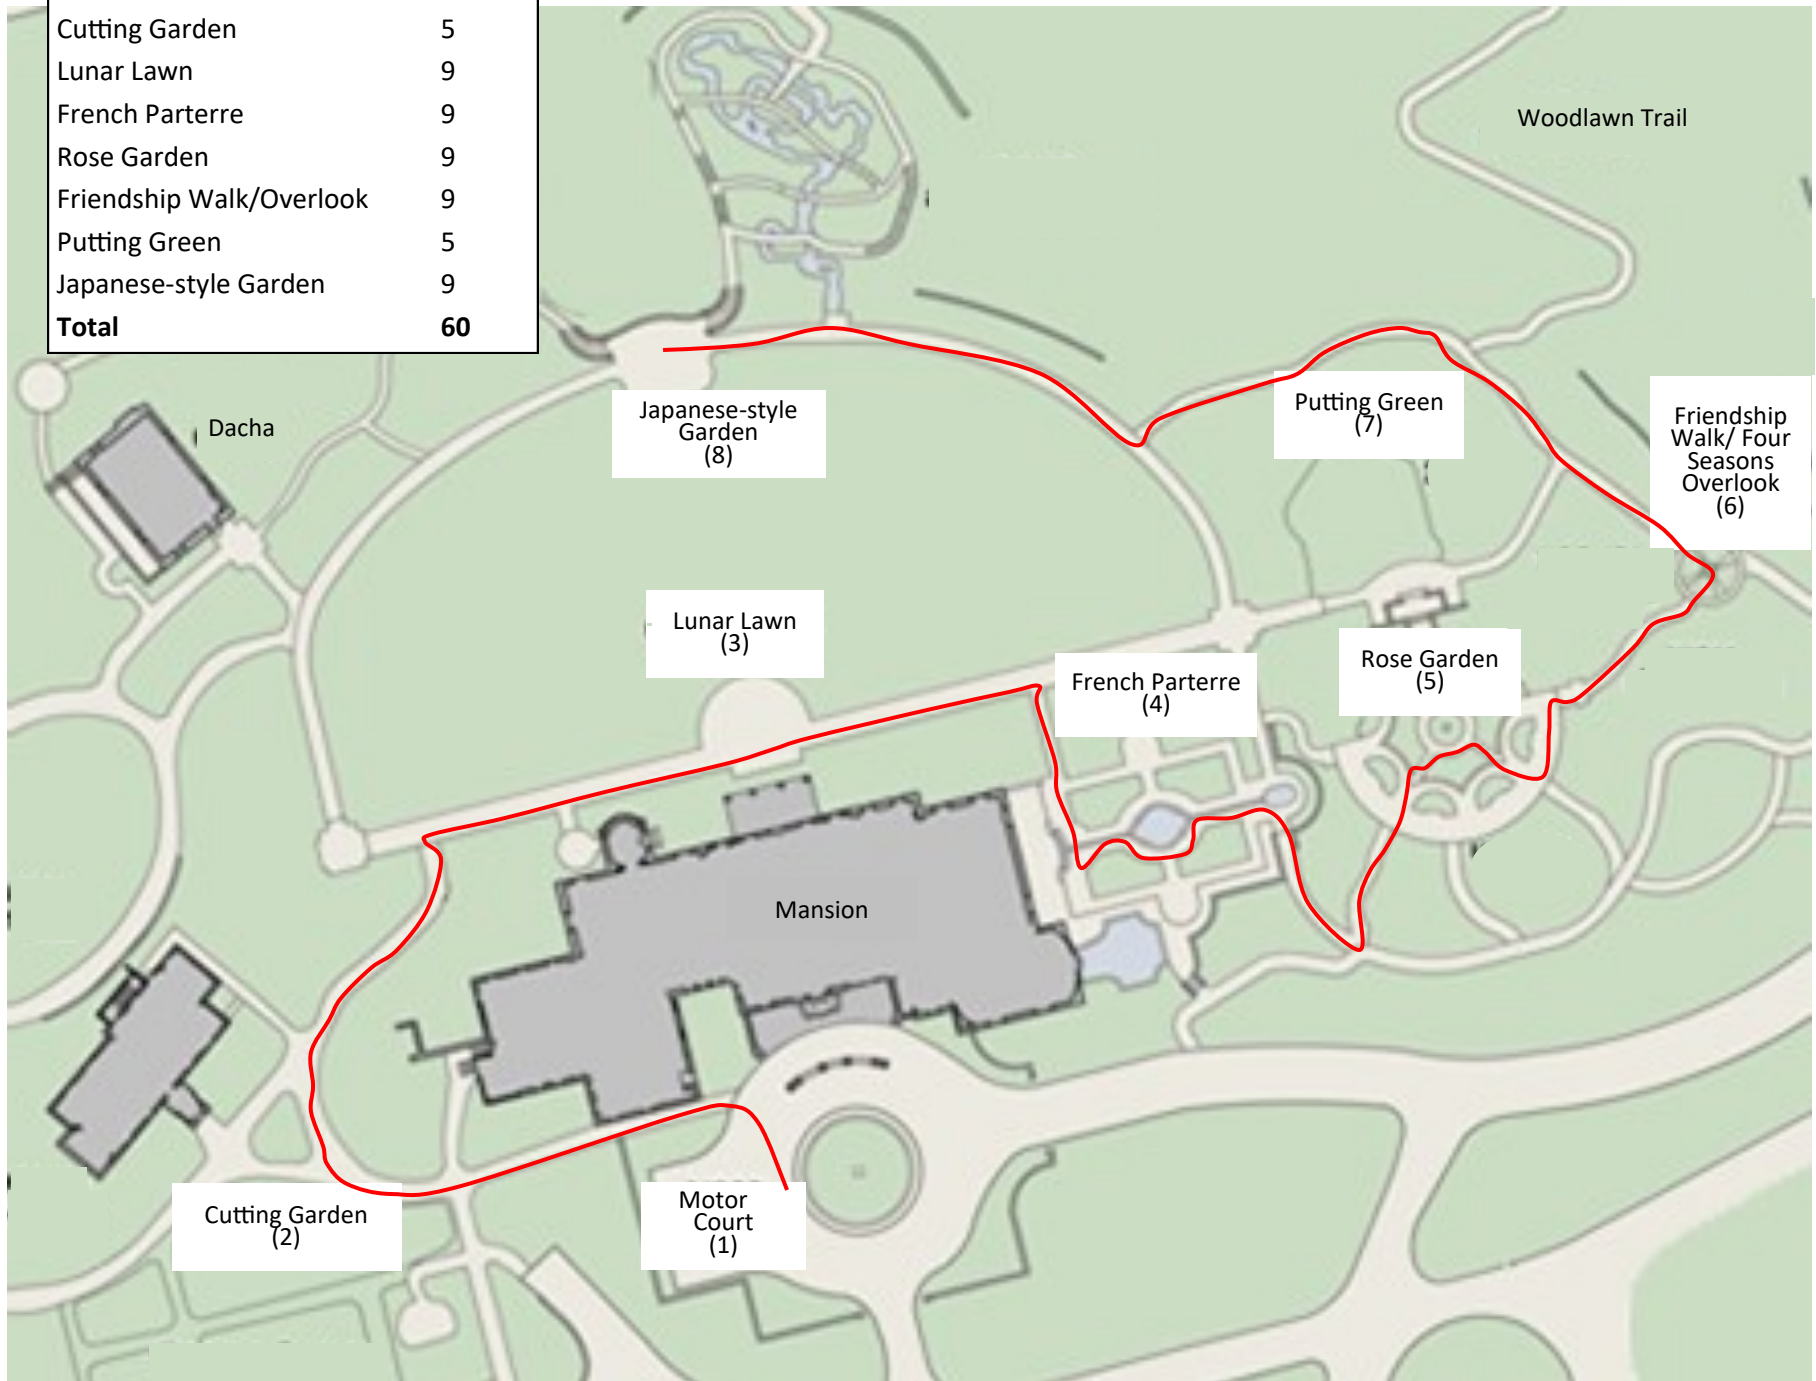

# Garden Tour A

Follow the red path.

Tour A	Minutes
Motor Court	5
Cutting Garden	5
Lunar Lawn	9
French Parterre	9
Rose Garden	9
Friendship Walk/Overlook	9
Putting Green	5
Japanese-style Garden	9
<b>Total</b>	<b>60</b>

# Garden Tour B

Follow the red path.

Tour B	Minutes
Motor Court	5
French Parterre	9
Rose Garden	9
Friendship Walk/Overlook	9
Putting Green	5
Japanese-style Garden	9
Lunar Lawn	9
Cutting Garden	5
<b>Total</b>	<b>60</b>

# Garden Tour C—ADA Route

Follow the red path.

Tour C—ADA	Minutes
Motor Court	5
Rose Garden	9
Friendship Walk/Overlook	9
Putting Green	5
French Parterre	9
Lunar Lawn	9
Japanese-style Garden	9
Cutting Garden	5
<b>Total</b>	<b>60</b>